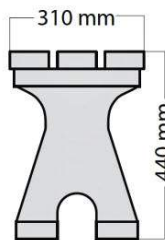

LYREBIRD BENCH RECYCLED PLASTIC

Metal Art Limited
Street & Park Furniture

DESCRIPTION

The three-slat Lyrebird Bench is a sturdy and practical piece of park furniture with a traditional look. It is available in the usual range of Replas profile lengths & colours, for in-ground or surface fixing on its black recycled-plastic supports.

Like all Replas products, the Lyrebird is a low-maintenance seating option that will outlast timber alternatives while still retaining its fresh and attractive appearance over periods of heavy use.

SLAT DIMENSIONS

Section - 40 x 90 mm

Standard length - 1800 mm

SLAT COLOUR

- Green
- Grey
- Blue
- Brown

SUPPORT COLOUR

- Black

MOUNTING

- Surface fixed
- Free standing